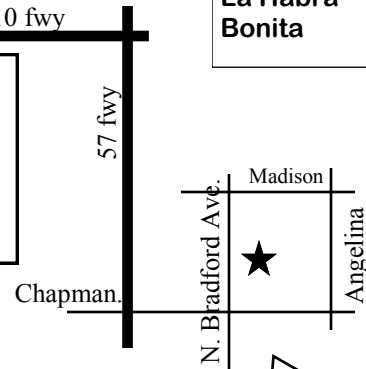

# WGASC Competition at Valencia High School Saturday, March 18, 2017

SAAA Round 2  
 El Toro  
 University  
 Santa Monica  
 Oceanside  
 Baldwin Park  
 West Covina  
 Helix Charter  
 La Habra  
 Bonita

**Call Time - 10:00**  
**Leave by 12:30**  
**Arrive - 1:00**  
**Perform - 3:13**  
**Awards - 5:20**  
**Return @ 7:00**

Directions to Valencia HS  
 10 East to 57 South  
 Exit 7 Nutwood/Chapman  
 Turn left on Chapman  
 Left on Bradford

Valencia High School  
 500 N. Bradford Ave.  
 Placentia, CA 92870

**Attention:**  
 Valencia HS in *PLACENTIA*  
 Parking is limited so please follow the posted  
 directions regarding carpool parking.  
**WE NEED DRIVERS**