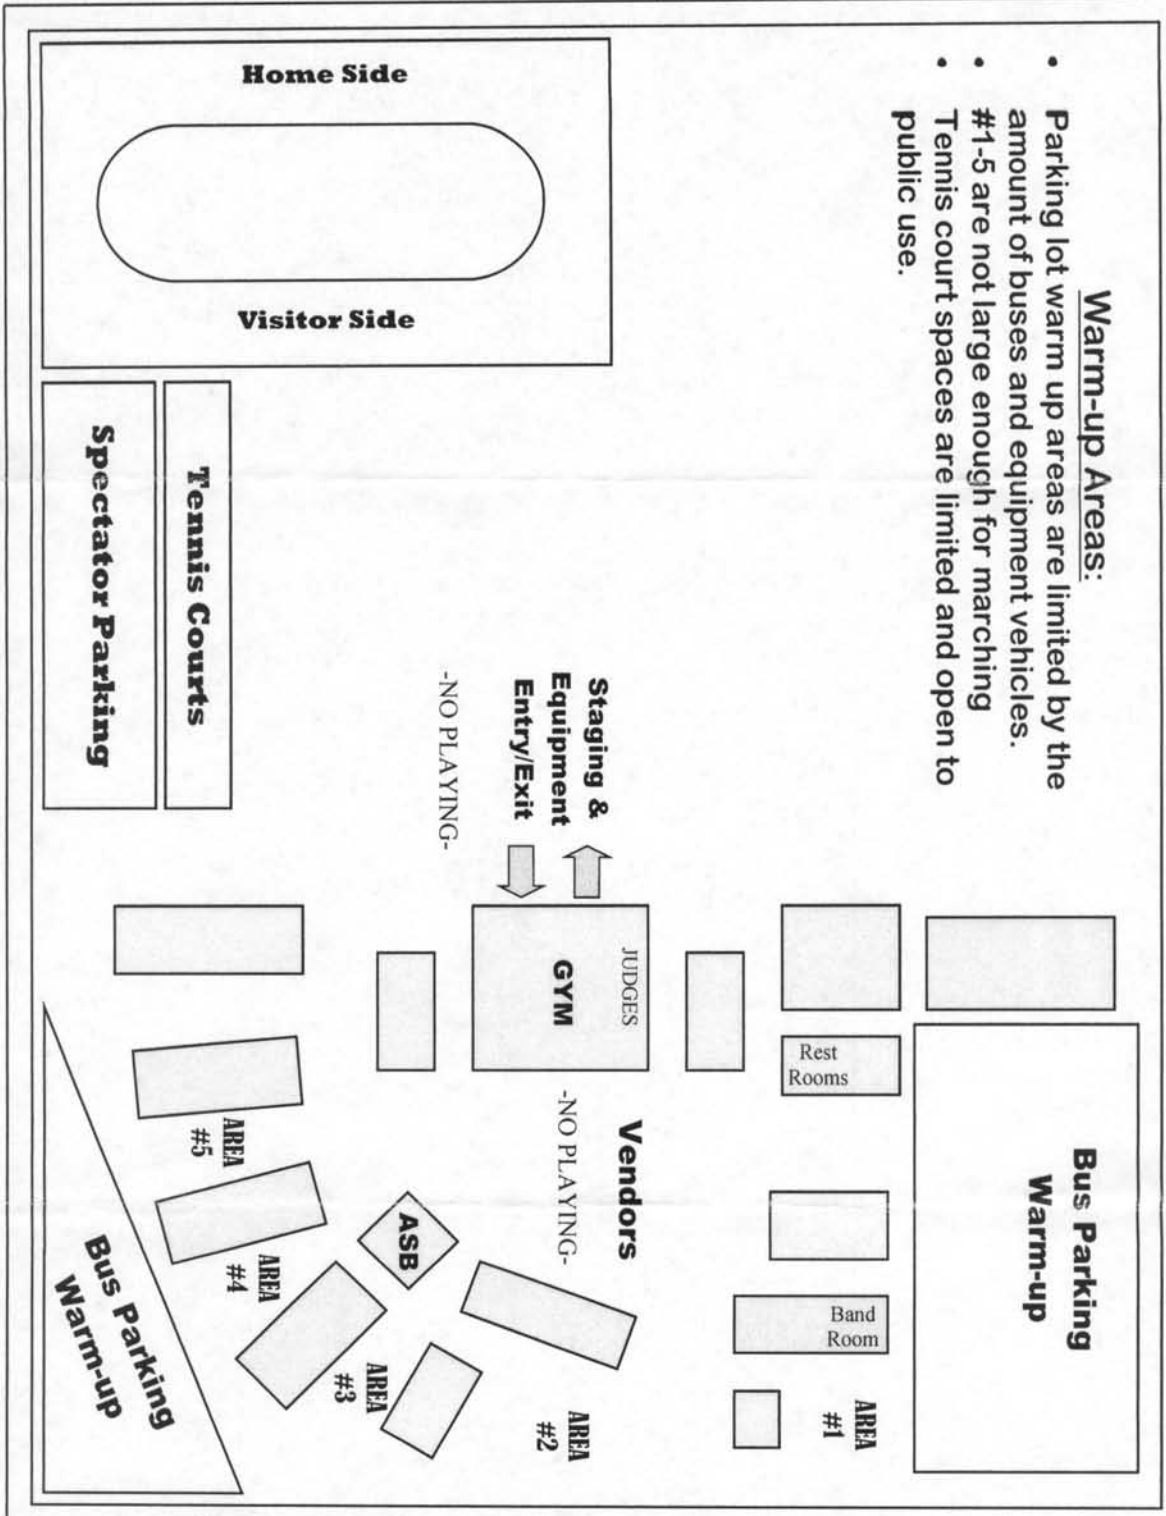

# WEST COVINA HIGH SCHOOL

- Warm-up Areas:**
- Parking lot warm up areas are limited by the amount of buses and equipment vehicles.
  - #1-5 are not large enough for marching
  - Tennis court spaces are limited and open to public use.

Additional Parking

LARK ELLEN AVE.

CAMERON AVE.

AZUSA AVE.

Bus entry

FERNWOOD

MOBECK

Bus entry

No outlet